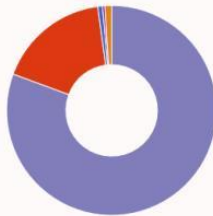

Civil
 Criminal
 Both
 Case Type
 Top Pending Cases [View](#)

Case Type Bar Chart

Pendency Pie Chart

Upto 2 Years	72	65%
2 To 5 Years	19	17%
5 To 10 Years	14	13%
10 To 15 Years	1	1%
More Than 15 Year	5	5%

Dashboard as on 06-04-2019

	Today's Cases	Undated Cases	My Disposal in this Month	My Pending Cases	Mediation Corner	Mediation	Lok Adalat
Civil	8	1	12	193	Pending	0	0
Criminal	5	0	4	91	Referred in this Month	0	0
Total	13	1	16	284	Completed in this Month	0	0

Civil
 Criminal
 Both
 Case Type
 Top Pending Cases

Case Type Bar Chart

Pendency Pie Chart

Upto 2 Years	229	81%
2 To 5 Years	49	17%
5 To 10 Years	2	1%
10 To 15 Years	1	0%
More Than 15 Year	3	1%