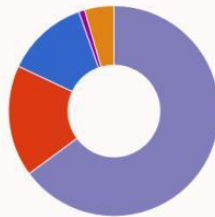

Dashboard as on 06-04-2019

	Today's Cases	Undated Cases	My Disposal in this Month	My Pending Cases	Mediation Corner	Mediation	Lok Adalat
Civil	0	0	0	0	Pending	0	0
Criminal	7	0	3	111	Referred in this Month	0	0
Total	7	0	3	111	Completed in this Month	0	0

Civil
 Criminal
 Both
 Case Type
 Top Pending Cases [View](#)

Case Type Bar Chart

Pendency Pie Chart

Upto 2 Years	72	65%
2 To 5 Years	19	17%
5 To 10 Years	14	13%
10 To 15 Years	1	1%
More Than 15 Year	5	5%