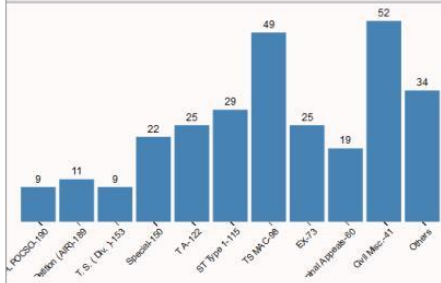

Civil
 Criminal
 Both
 Case Type
 Top Pending Cases [View](#)

Case Type Bar Chart

Pendency Pie Chart

Upto 2 Years	72	65%
2 To 5 Years	19	17%
5 To 10 Years	14	13%
10 To 15 Years	1	1%
More Than 15 Year	5	5%

Civil
 Criminal
 Both
 Case Type
 Top Pending Cases

Case Type Bar Chart

Pendency Pie Chart

Upto 2 Years	229	81%
2 To 5 Years	49	17%
5 To 10 Years	2	1%
10 To 15 Years	1	0%
More Than 15 Year	3	1%