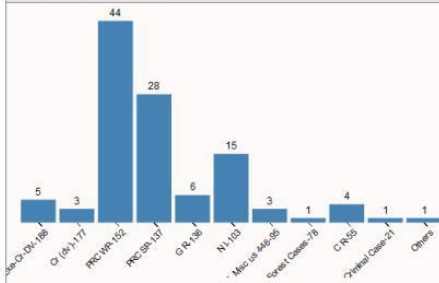

Civil
 Criminal
 Both
 Case Type
 Top Pending Cases [View](#)

Case Type Bar Chart

Pendency Pie Chart

Upto 2 Years	72	65%
2 To 5 Years	19	17%
5 To 10 Years	14	13%
10 To 15 Years	1	1%
More Than 15 Year	5	5%