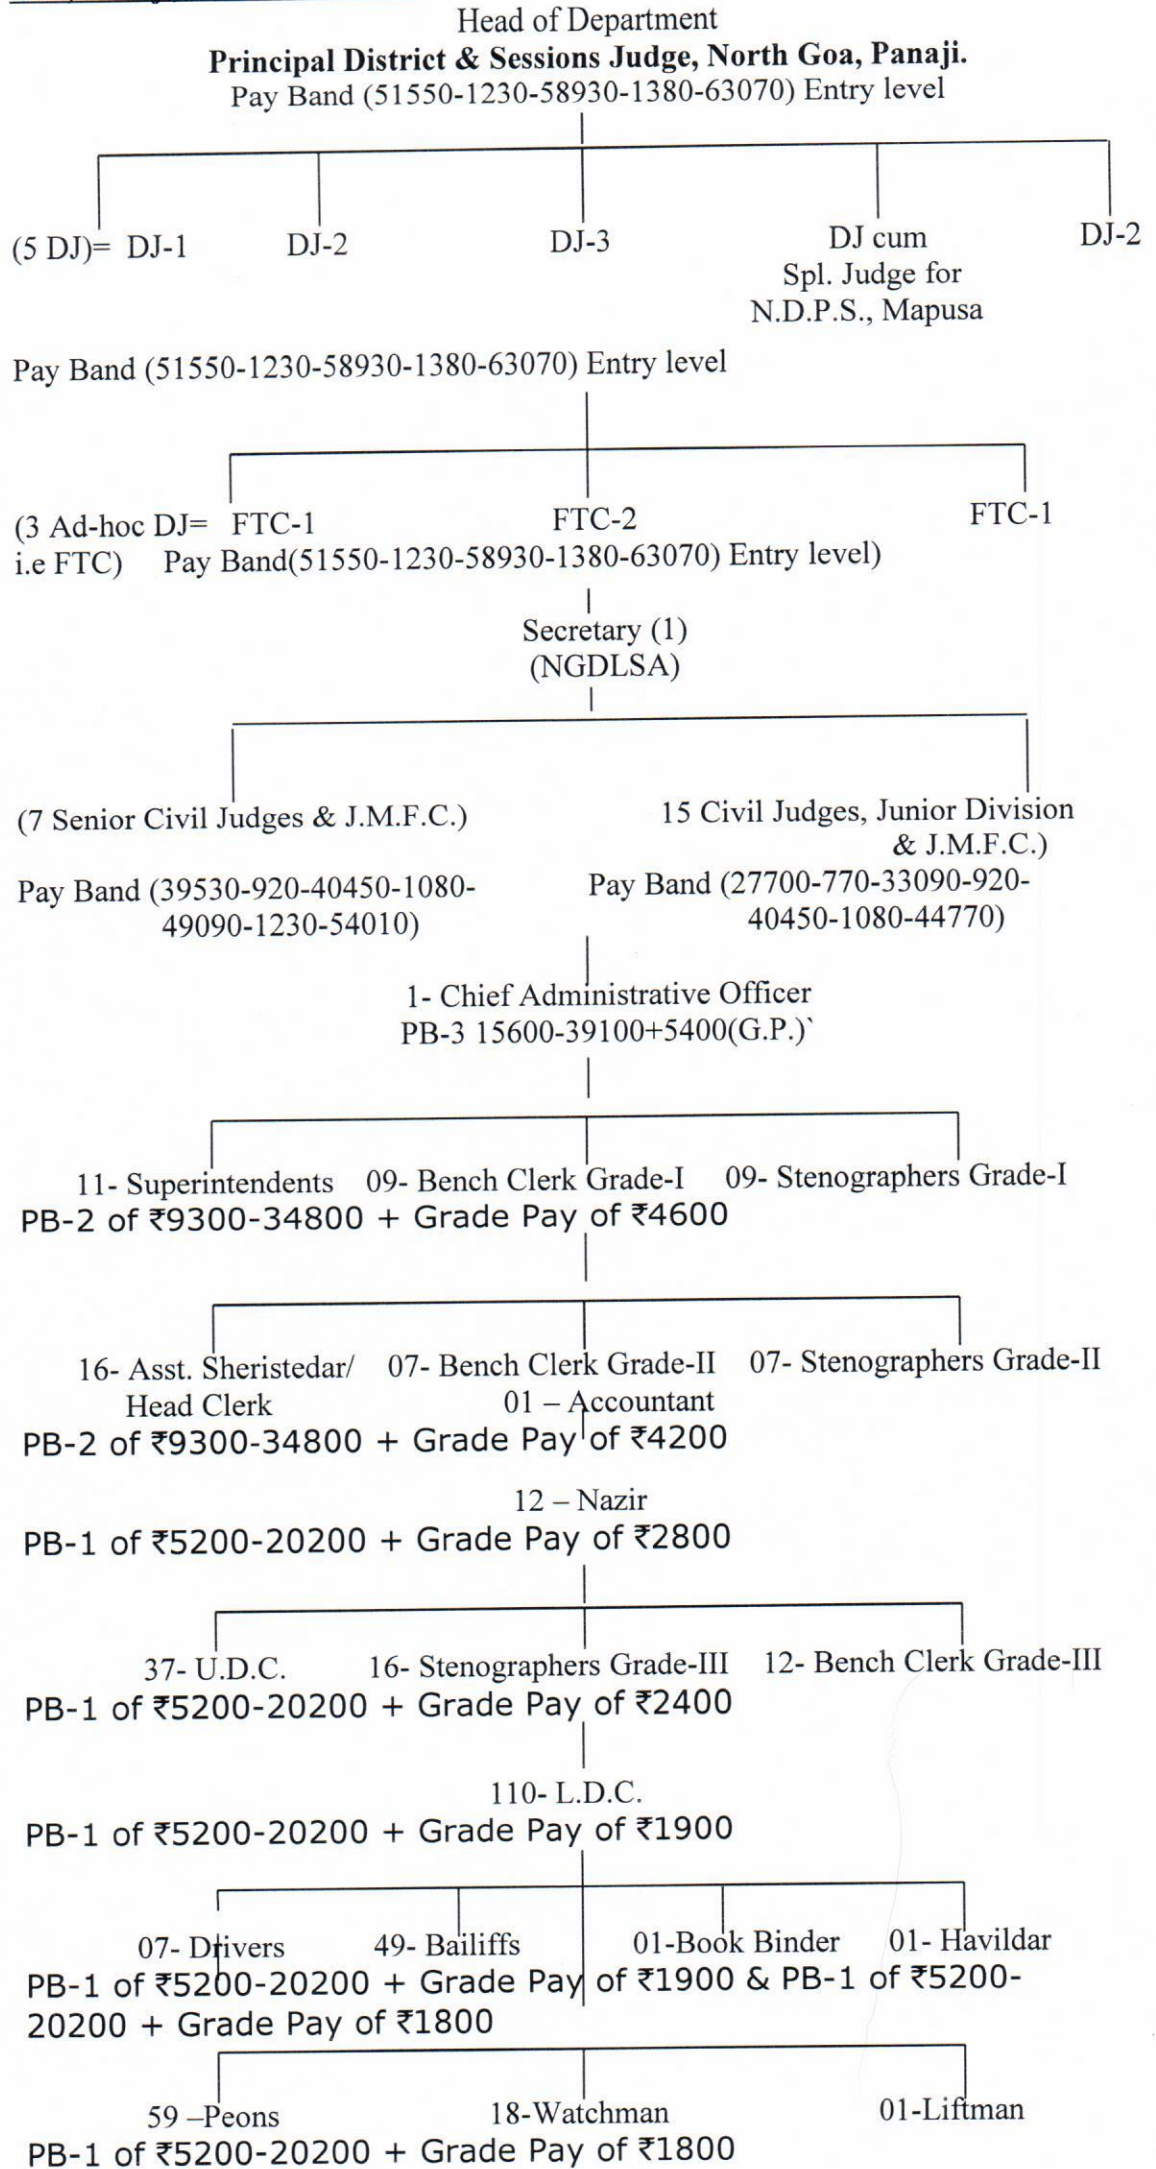

ANNEXURE-I

Structural Organisational Chart of the Office of District & Sessions Court, North Goa, Panaji, as on 01.02.2016.

Place: Panaji
 Dated: 01.02.2016.